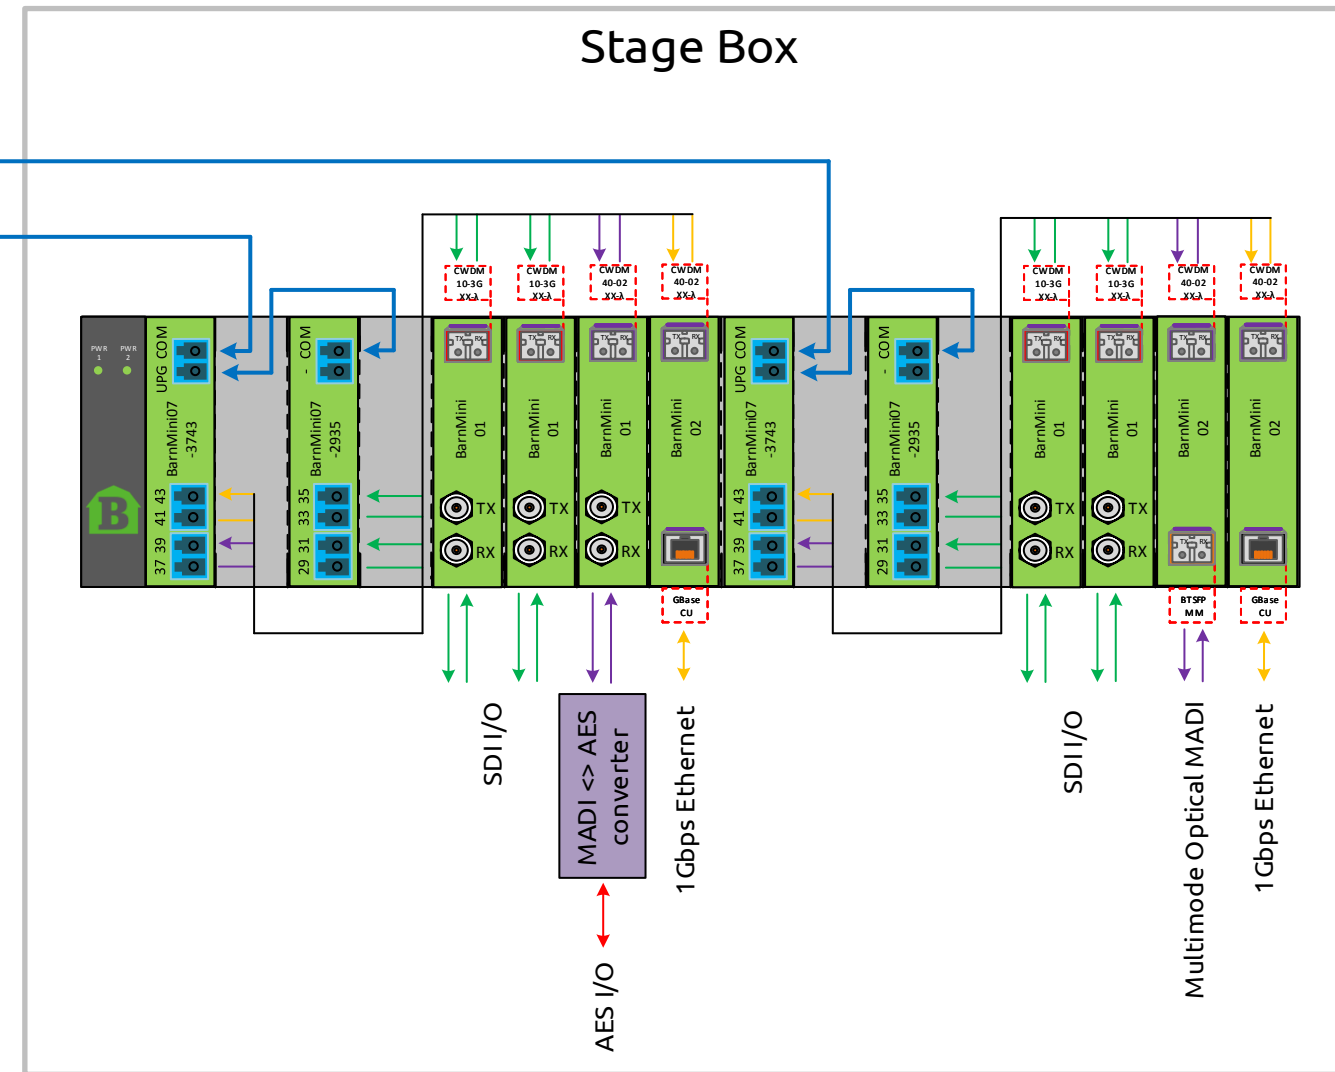

BarnOne – BarnMini Combo

- MCR/Studio/OB equipped with BarnOne
- offers routing, signal control etc.
- 2x single mode fiber with each 8 channel CWDM

- Stage Box with BarnMinis
- Frame with redundant PSUs for up to 16 BarnMinis (active and passive modules)
- 4x 4 channel CWDM (2 cascades)