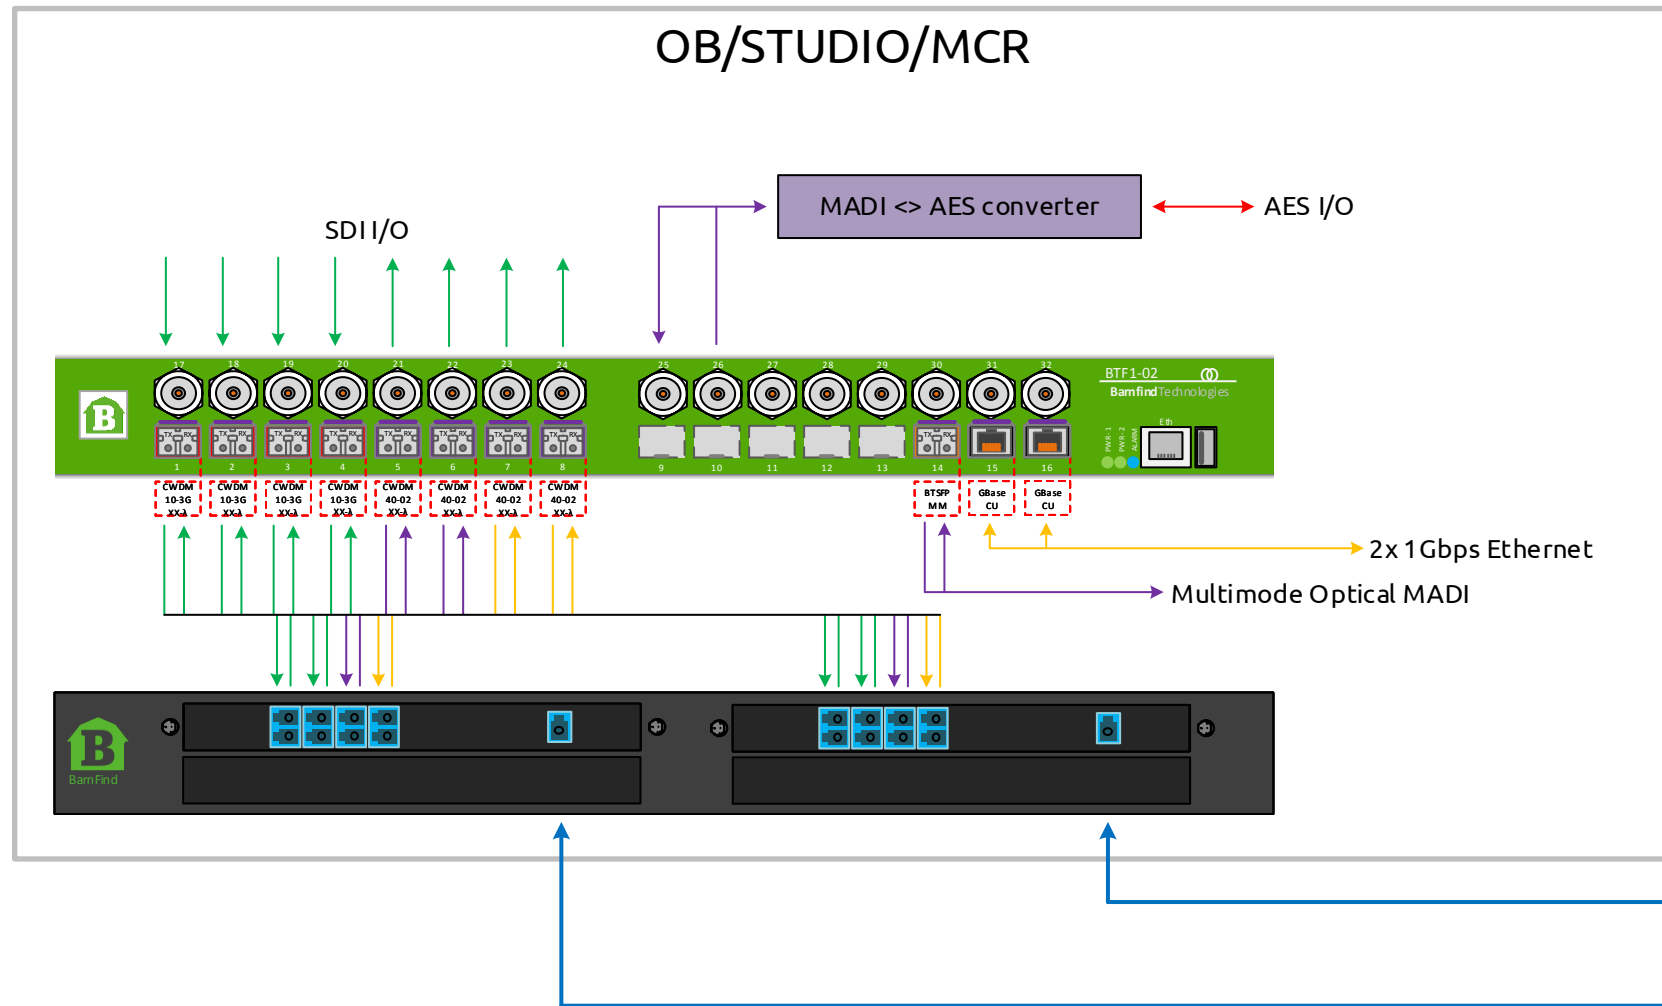

BarnOne – BarnMini Combo

- MCR/Studio/OB equipped with BarnOne
- offers routing, signal control etc.
- 2x single mode fiber with each 8 channel CWDM

- Stage Box with BarnMinis
- Frame with redundant PSUs for up to 16 BarnMinis (active and passive modules)
- 4x 4 channel CWDM (2 cascades)